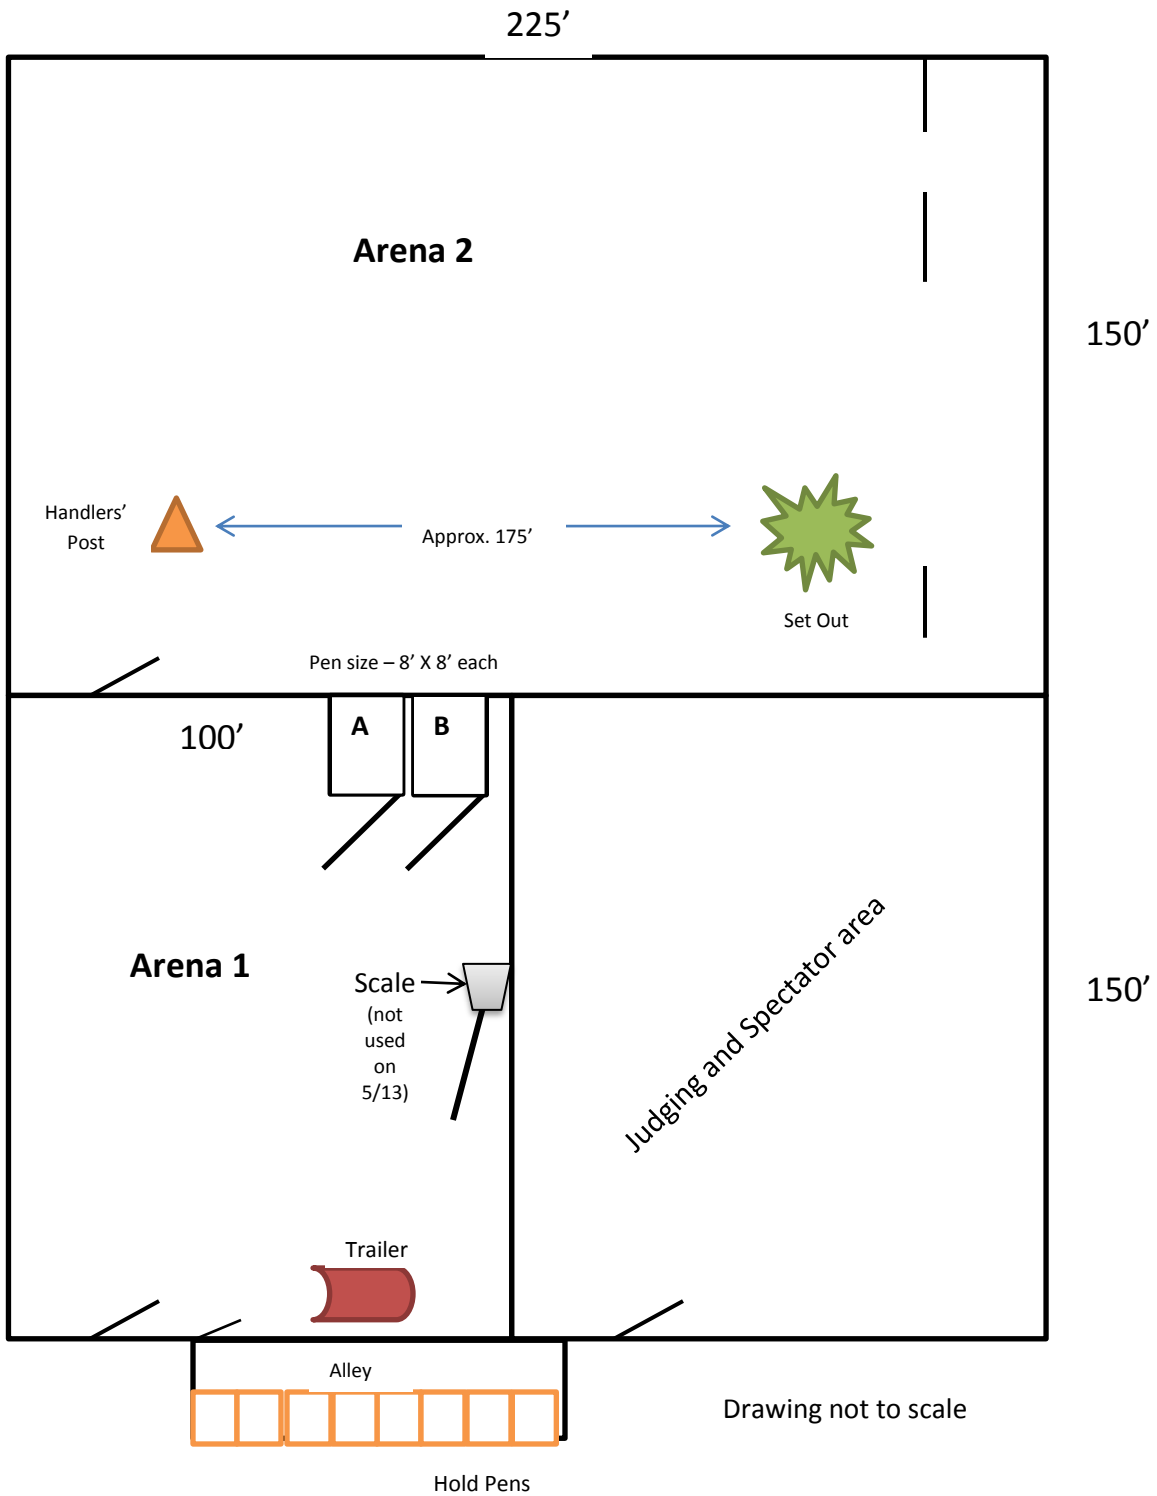

**Working Aussies of Virginia ASC
Farm Trial Course Saturday 5/12/12**

- | | |
|--|-----------|
| 1. Collect sheep in Arena 1 and move through chute | 25 points |
| 2. Weigh sheep on simulated scale | 15 points |
| 3. Sort 5 unmarked sheep into Arena 2 | 25 points |
| 4. Fetch/Drive sheep to set out. Return to handlers' post with dog and send dog to gather sheep.
Open handler may move up ½ of distance
Advanced handler stays at post with dog. | 25 points |
| 5. Return to Arena 1. Pen 5 unmarked sheep in Pen A.
Pen 3 marked sheep in Pen B.
Remove 5 unmarked sheep from Pen A. | 25 points |
| 6. Load 5 sheep onto trailer and close door.
Remove 3 sheep from Pen B and exit them into alley. | 15 points |

**Working Aussies of Virginia ASC
Farm Trial Course Sunday 5/13/12**

- | | |
|--|-----------|
| 1. Collect 4 marked and 4 unmarked sheep in Arena 1 and move into chute. | 25 points |
| 2. While in chute, remove ribbon from 1 marked sheep. | 15 points |
| 3. Sort 5 unmarked sheep into Arena 2 | 25 points |
| 4. Fetch/Drive sheep to set out. Return to handlers' post with dog and send dog to gather sheep.
Open handler may move up ½ of distance
Advanced handler stays at post with dog. | 25 points |
| 5. Return to Arena 1. Pen 5 unmarked sheep in Pen A.
Pen 3 marked sheep in Pen B.
Remove 5 unmarked sheep from Pen A. | 25 points |
| 7. Load 5 sheep onto trailer and close door.
Remove 3 sheep from Pen B and exit them into alley. | 15 points |

*Time limit: 20 mins with 10 min and 3 min warnings.
Tie breaker #1 Trailer work, #2 gather from set out*

**Working Aussies of Virginia ASC
Farm Trial Course Saturday 5/12/12
and Sunday 5/13/12**